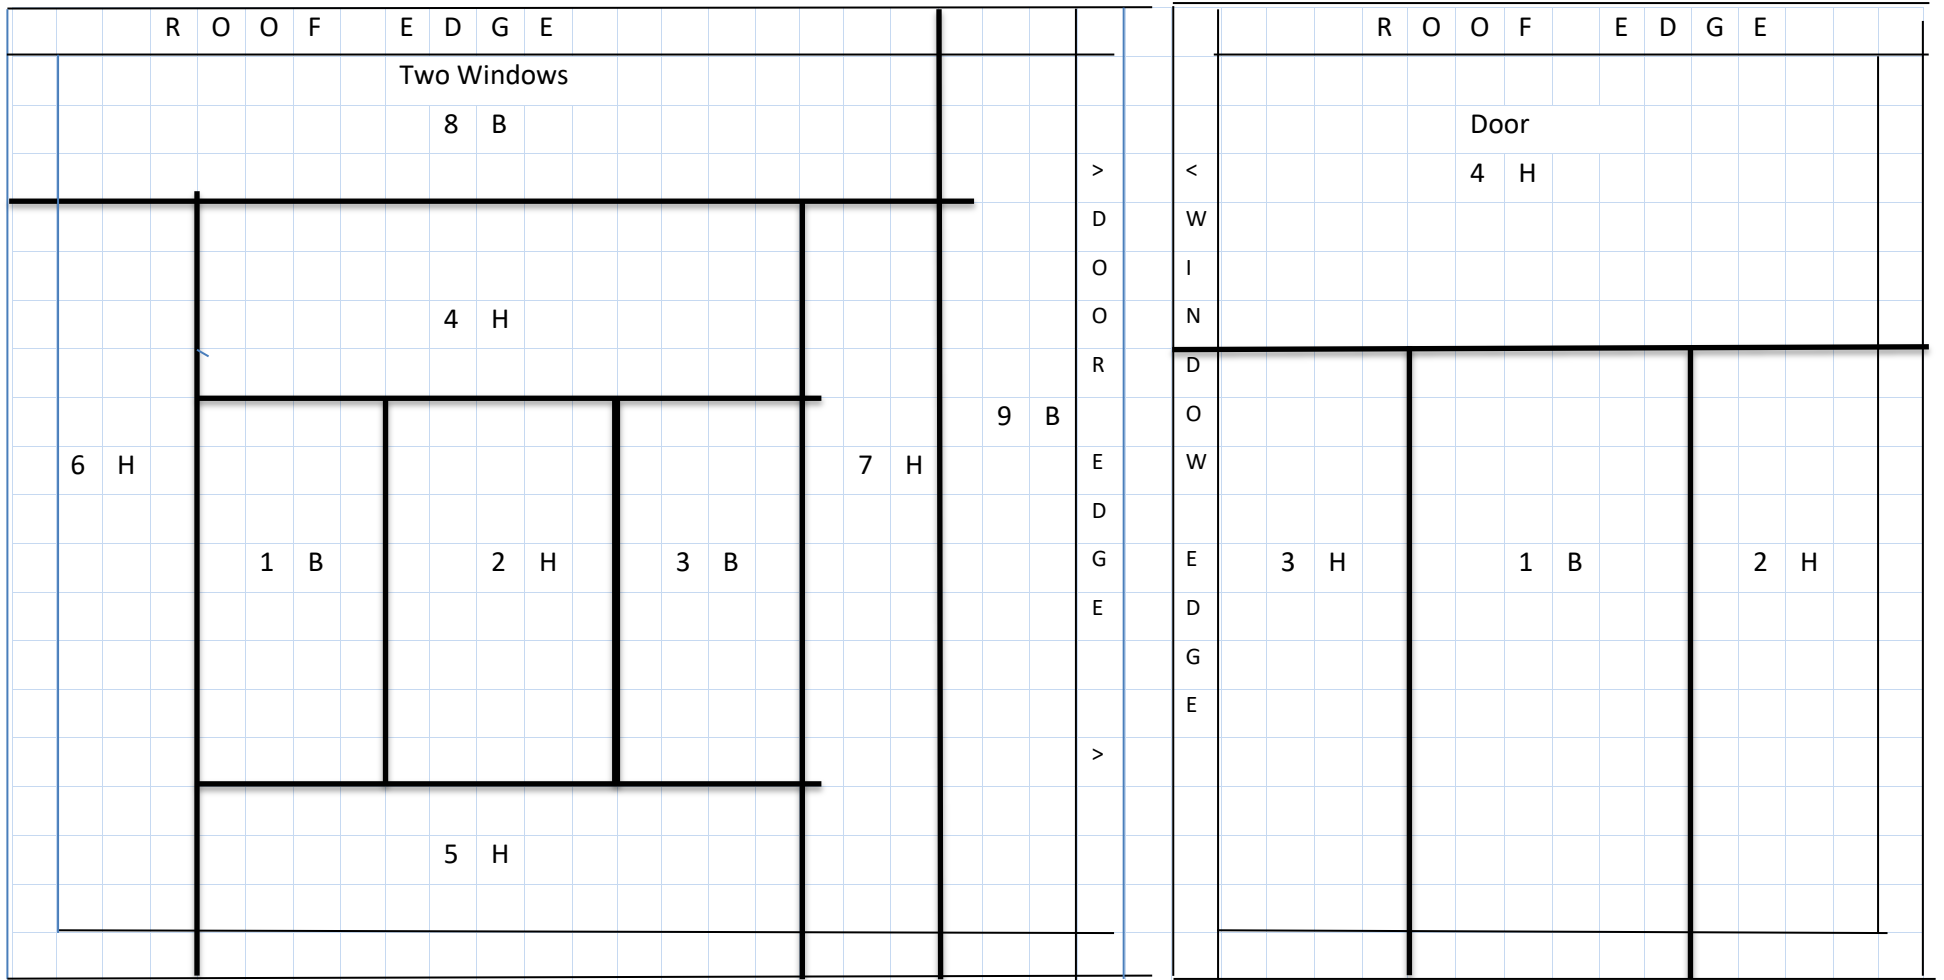

Printed gauge Please check pattern printed at the correct size

Paper Pieced Houses. 4 paper sections. Please check the printed gauge and make sure that it printed correctly.

PLEASE CHECK that the red fabrics do not bleed! Mist the fabric, cover with a paper towel and iron.

H is for the house fabric and B for the background.